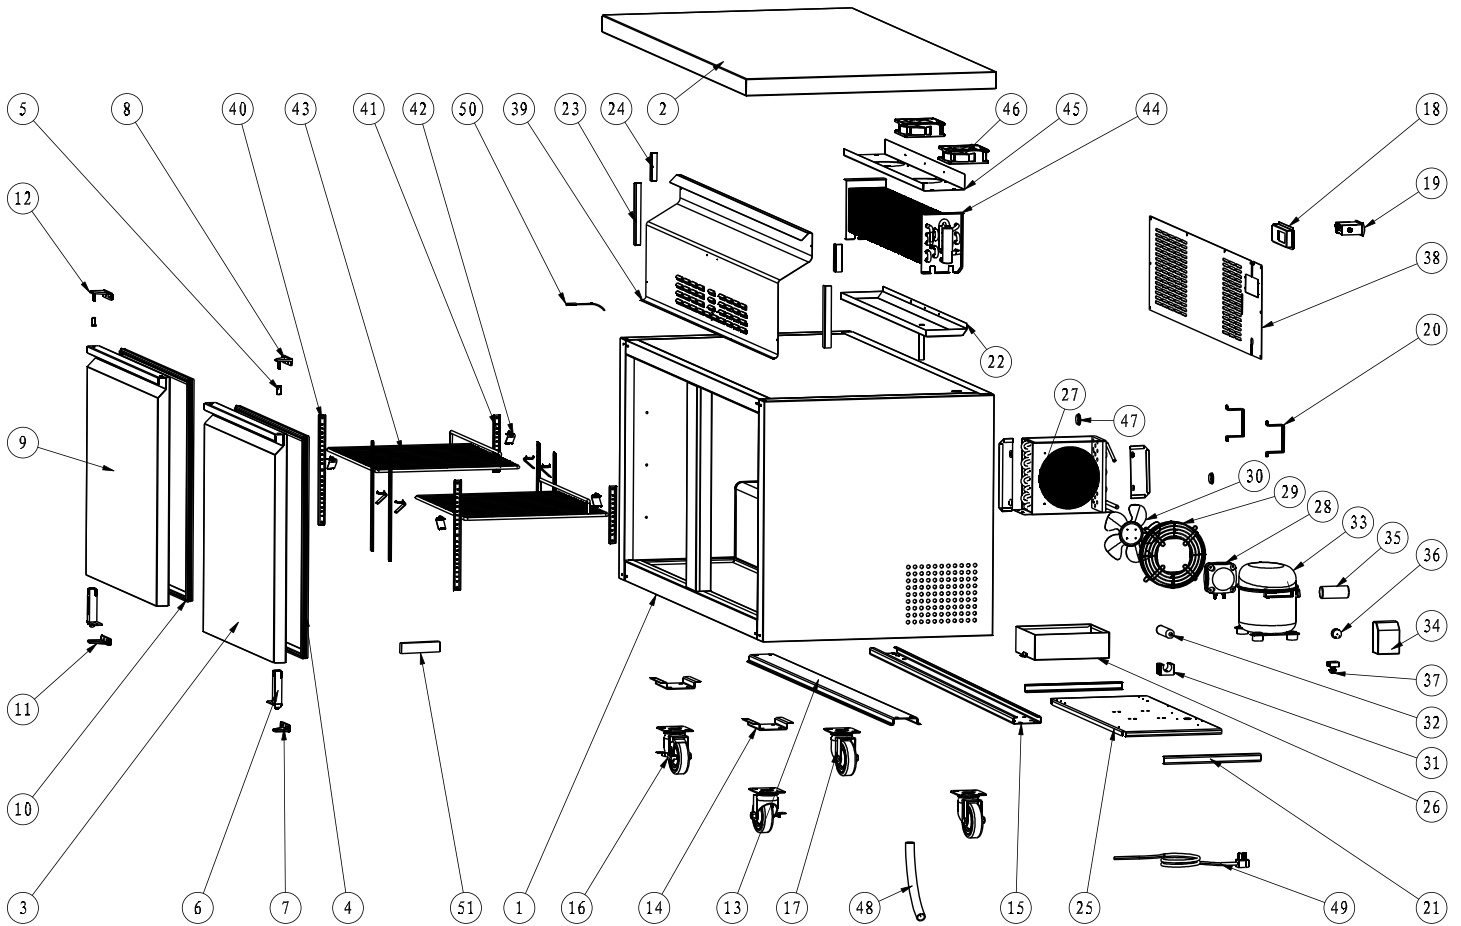

Parts Breakdown

Model RE-CN-0011-HC 50056

Parts Breakdown

Model RE-CN-0011-HC 50056

Item No.	Description	Position	Item No.	Description	Position	Item No.	Description	Position
AF743	Cabinet for 50056	1	AB320	Thermostat Installation Board for 50056	18	AF750	Back Grill for 50056	38
AF744	Top Board for 50056	2	AB109	Thermostat for 50056	19	AF751	Evaporator Cover for 50056	39
AF745	Right Door for 50056	3	AF080	Stand Off Bracket for 50056	20	AF090	K Strip-3 Holes for 50056	40
AB197	Gasket for 50056	4, 10	AF085	Compressor Unit Track for 50056	21	AF089	K Strip-2 Holes for 50056	41
AA388	Axis Cover for 50056	5	AF749	Inner Drain Pan for 50056	22	26884	K Clip for 50056	42
AA955	Left/Right Spring Hinge for 50056	6	AF738	Evaporator Cover Sticker for 50056	23	AB220	Shelf for 50056	43
AA360	Bottom Left Hinge for 50056	7	AF739	Evaporator Cover Sticker for 50056	24	AB221	Evaporator for 50056	44
AF070	Upper Right Hinge for 50056	8	AF106	Compressor Unit Installation Board for 50056	25	AF752	Fan Motor Installation Board for 50056	45
AF746	Left Door for 50056	9	AB590	Outer Drain Pan for 50056	26	AE901	Evaporator Fan Motor for 50056	46
61468	Left Bottom Hinge for 50056	11	AB213	Condenser for 50056	27	AB169	Foaming Hole Cover for 50056	47
AB200	Upper Left Hinge for 50056	12	AF030	Evaporator Fan Motor for 50056	28	AA133	Drain Hose for 50056	48
AF747	Castor Support B for 50056	13	AA207	Condenser Fan Motor Cover for 50056	29	AA135	Power Cord for 50056	49
AF734	Castor Support C for 50056	14	AA208	Condenser Fan Blade for 50056	30	AA379	Temperature Probe for 50056	50
AF748	Castor Support A for 50056	15	AB595	Filter Fixer for 50056	31	AA596	Thermometer for 50056	51
26246	Caster with Brake for 50056	16	AB594	Filter for 50056	32			
26247	Caster without Brake for 50056	17	AE906	Compressor for 50056	33			